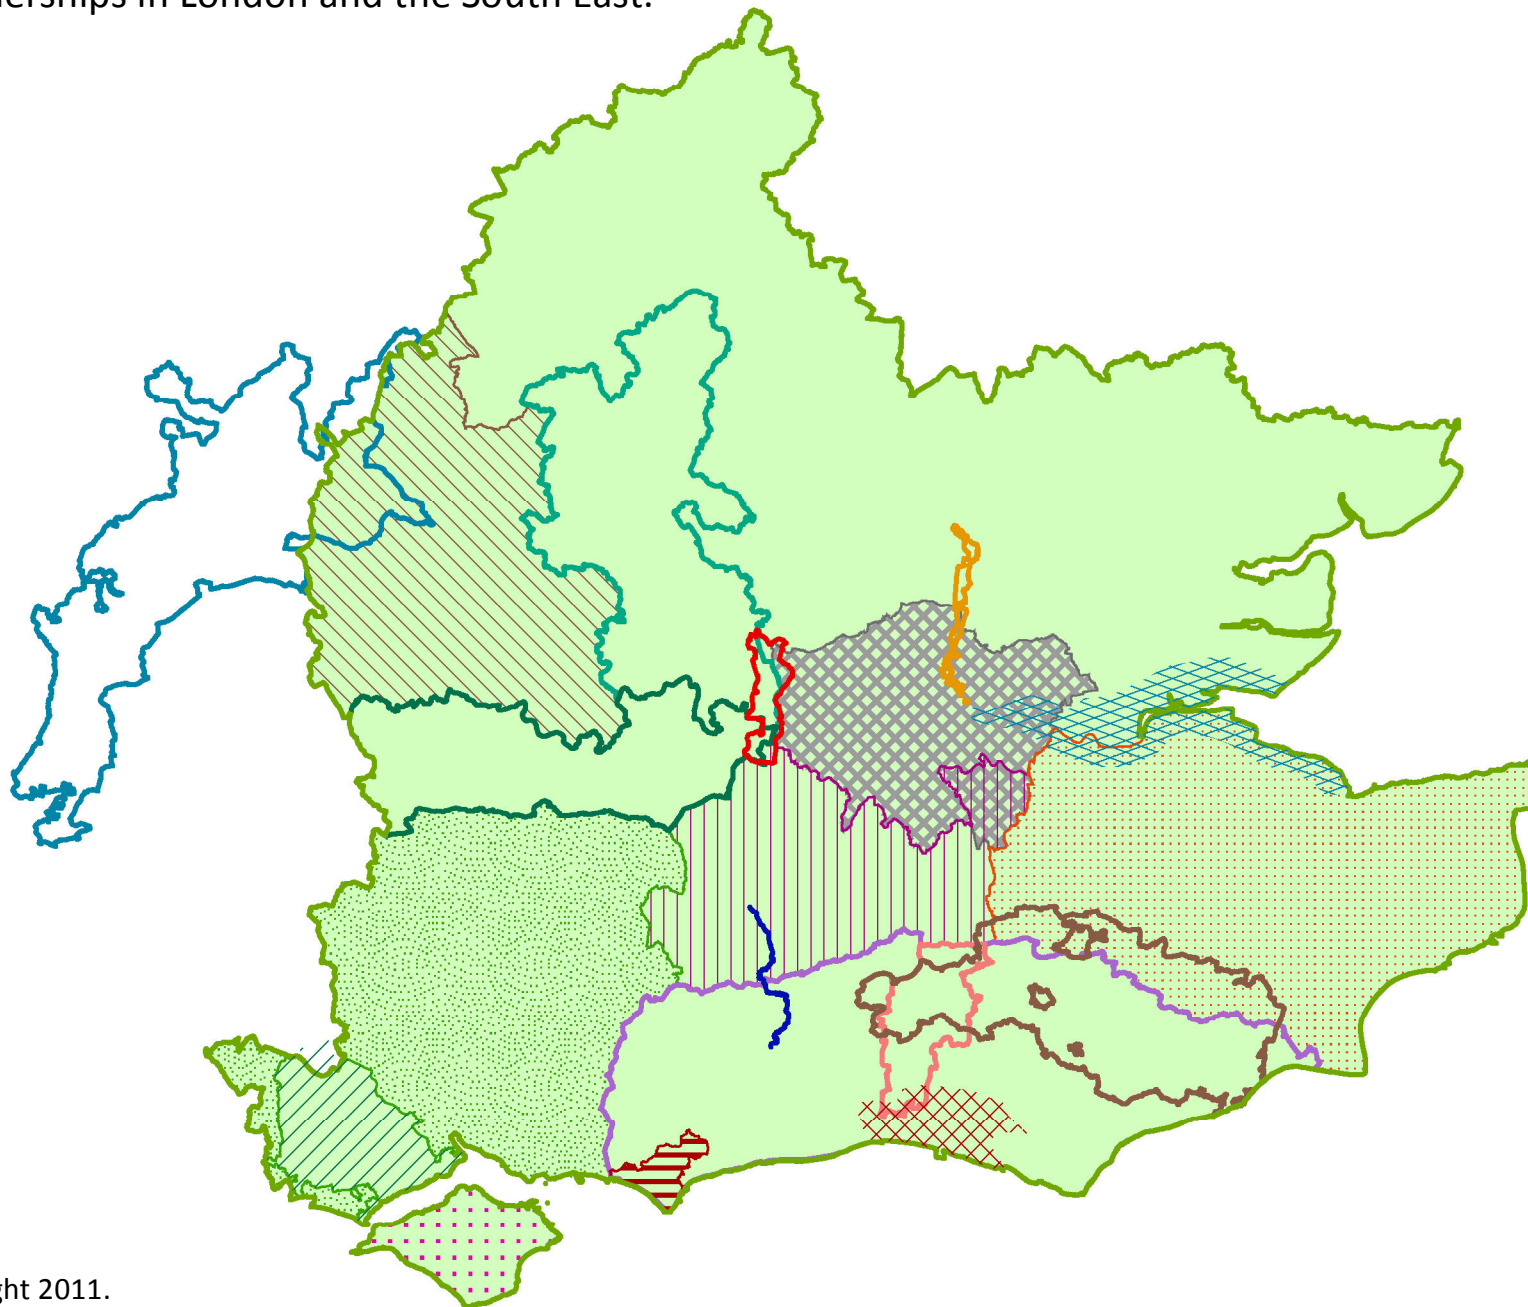

Possible Local Nature Partnerships in London and the South East.

Key to Map:

-  Wey & Arun Canal LNP
-  Greater New Forest LNP
-  Brighton & Hove Biosphere Reserve LNP
-  Thames Gateway Estuary and Parklands LNP
-  Berkshire Nature Conservation Forum LNP
-  Buckinghamshire LNP
-  Colne Valley LNP
-  Cotswolds LNP
-  Hampshire LNP
-  High Weald LNP
-  Isle of Wight LNP
-  Kent LNP
-  Lee Valley LNP
-  London wide LNP
-  Manhood Peninsula Partnership LNP
-  Mid Sussex Sustainability Partnership LNP
-  North East Surrey/Croydon Urban Fringe LNP
-  Oxfordshire Nature Conservation Forum LNP
-  Sussex LNP
-  Southern England Strategic Partnership LNP

Contains Ordnance Survey data.

© Crown copyright and database right 2011.

This map is based on information available as at 04/08/2011. It should be taken as indicative only and not relied upon without further verification (see NE contact details in the associated spreadsheet). It will be subject to amendments as further information becomes available and will be updated periodically as the process to establish LNPs progresses. Revised versions will be posted on the SEEBF website.